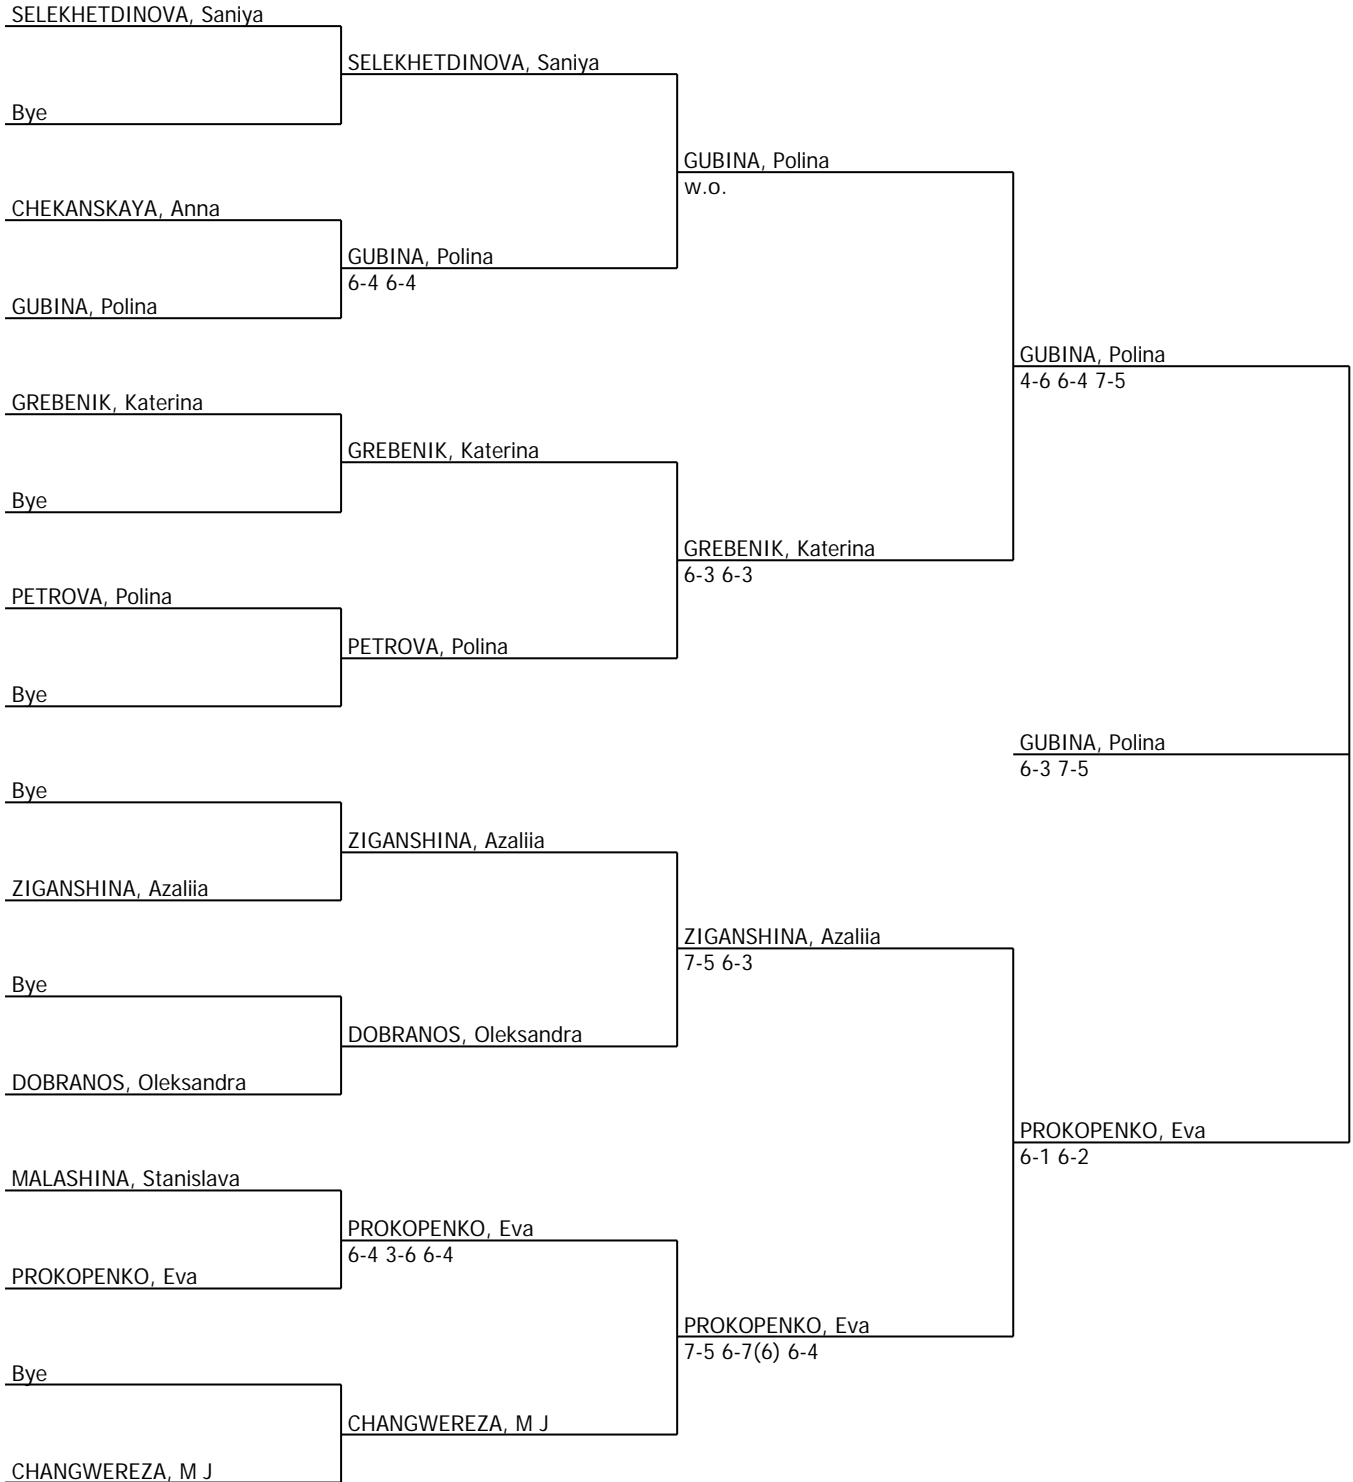

01 Properties Khimki Junior Open

Tennis Europe Junior Tour

GS12 - GIRLS SINGLES 12
CONSOLATION CONSOLATION

Week of 13 JAN 2014	City, Country Khimki, RUS	Tourn. Key TE-RUS-03A-2014	Referee Madina Alimova
Round 1	Quarterfinals	Semifinals	Final

	# Seeded Players	# Lucky Losers 1 VORONTCOVA, Daria	Replacing KUDERMETOVA, Polina	Draw date/time: 12 JAN 2014 18:11
				Last Direct Acceptance KOVALEVA, Eva (RUS)
				Player representatives Anastasia SYSOEVA
				Fadei SIDOROV Signature Madina Alimova